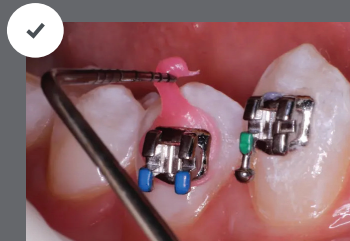

# GoTo Color Change

Color Changing Light Cure Bracket Adhesive

Pink Before Curing;  
Tooth Colored After Curing

## DIRECT BONDING

No Drift Positioning

One Piece Flash Removal

Fluoresces Under UV

Clean & Secure Bonds

## DIGITAL INDIRECT BONDING (DIB)

Recommended by Leading DIB Laboratories

Highly Visible Adhesive Loaded & Ready for Delivery

Post Cure, Adhesive Tooth Colored