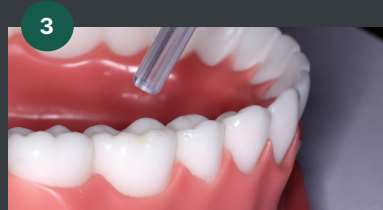

RELIANCE ORTHODONTICS INTRODUCES

First Ever Orthodontic No Mix Self Etch Primer

ULTRA S.E.P. features a single liquid application – making effective tooth preparation quick, simple, and error-free.

- ✓ **EFFECTIVE AND EFFICIENT TOOTH PREP**
- ✓ **REDUCES CHAIR TIME WITH SIMPLIFIED PROCESS**
 - Scrub onto enamel for 5 seconds
 - Air dry
 - Apply Assure Plus (optional)
 - Air dry
 - Deliver bracket and cure
- ✓ **SINGLE LIQUID APPLICATION NO MIXING**
- ✓ **GREAT FOR BOTH INITIAL BONDING AND EMERGENCY REPAIR APPOINTMENTS**
- ✓ **EFFECTIVE FOR ALL ENAMEL SURFACES**
 - Bracket and Tube Bonding
 - Buildups
 - Increasing band cement retention
 - Attachment delivery

ONLY FROM  **RELIANCE®**

1 Dispense Ultra S.E.P. into chairside well, no mixing required

1 OR Dispense Ultra S.E.P. into Reliance dual ring wells. No mixing required

1 OR Drastically reduce material cost on REBONDS by saturating a microbrush with a single-tooth vertical dispense

2 With a micro-brush, aggressively scrub Ultra S.E.P. onto tooth for 5 seconds

3 Air dry for 2-3 seconds before placing attachment/appliance

ASSURE PLUS

Increase any S.E.P. strength with Assure Plus*

*Study protocols and results available at RelianceU.tech