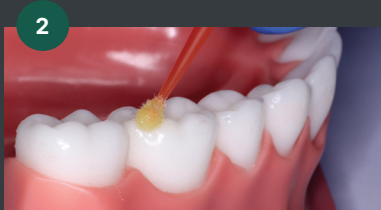

RELIANCE ORTHODONTICS INTRODUCES

First Ever Orthodontic No Mix Self Etch Primer

ULTRA S.E.P. features a single liquid application – making effective tooth preparation quick, simple, and error-free.

- ✓ **EFFECTIVE AND EFFICIENT TOOTH PREP**
- ✓ **REDUCES CHAIR TIME WITH SIMPLIFIED PROCESS**
 - Scrub onto enamel for 5 seconds
 - Air dry
 - Apply Assure Plus (optional)
 - Air dry
 - Deliver bracket and cure
- ✓ **SINGLE LIQUID APPLICATION NO MIXING**
- ✓ **GREAT FOR BOTH INITIAL BONDING AND EMERGENCY REPAIR APPOINTMENTS**
- ✓ **EFFECTIVE FOR ALL ENAMEL SURFACES**
 - Bracket and Tube Bonding
 - Buildups
 - Increasing band cement retention
 - Attachment delivery

ONLY FROM  **RELIANCE®**

1 Dispense Ultra S.E.P. into chairside well, no mixing required

1 OR Dispense Ultra S.E.P. into Reliance dual ring wells. No mixing required

1 OR Drastically reduce material cost on REBONDS by saturating a microbrush with a single-tooth vertical dispense

2 With a micro-brush, aggressively scrub Ultra S.E.P. onto tooth for 5 seconds

3 Air dry for 2-3 seconds before placing attachment/appliance

ASSURE PLUS

Increase any S.E.P. strength with Assure Plus*

*Study protocols and results available at RelianceU.tech