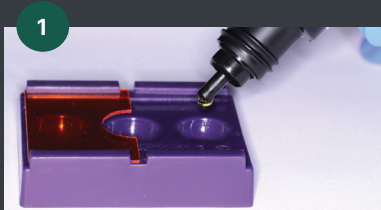

RELIANCE ORTHODONTICS INTRODUCES

First Ever Orthodontic No Mix Self Etch Primer

ULTRA S.E.P. features a single liquid application – making effective tooth preparation quick, simple, and error-free.

- ✓ **EFFECTIVE AND EFFICIENT TOOTH PREP**
- ✓ **REDUCES CHAIR TIME WITH SIMPLIFIED PROCESS**
 - Scrub onto enamel for 5 seconds
 - Air dry
 - Apply Assure Plus (optional)
 - Air dry
 - Deliver bracket and cure
- ✓ **SINGLE LIQUID APPLICATION NO MIXING**
- ✓ **GREAT FOR BOTH INITIAL BONDING AND EMERGENCY REPAIR APPOINTMENTS**
- ✓ **EFFECTIVE FOR ALL ENAMEL SURFACES**
 - Bracket and Tube Bonding
 - Buildups
 - Increasing band cement retention
 - Attachment delivery

ONLY FROM  **RELIANCE®**

1 Dispense Ultra S.E.P. into chairside well, no mixing required

1 OR Dispense Ultra S.E.P. into Reliance dual ring wells. No mixing required

1 OR Drastically reduce material cost on REBONDS by saturating a microbrush with a single-tooth vertical dispense

2 With a micro-brush, aggressively scrub Ultra S.E.P. onto tooth for 5 seconds

3 Air dry for 2-3 seconds before placing attachment/appliance

ASSURE PLUS

Increase any S.E.P. strength with Assure Plus*

*Study protocols and results available at RelianceU.tech