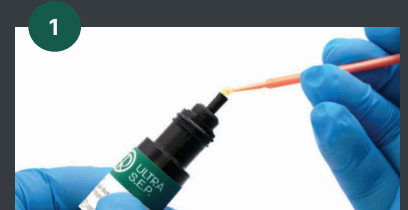

RELIANCE ORTHODONTICS INTRODUCES

First Ever Orthodontic No Mix Self Etch Primer

ULTRA S.E.P. features a single liquid application – making effective tooth preparation quick, simple, and error-free.

- ✓ **EFFECTIVE AND EFFICIENT TOOTH PREP**
- ✓ **REDUCES CHAIR TIME WITH SIMPLIFIED PROCESS**
 - Scrub onto enamel for 5 seconds
 - Air dry
 - Apply Assure Plus (optional)
 - Air dry
 - Deliver bracket and cure
- ✓ **SINGLE LIQUID APPLICATION NO MIXING**
- ✓ **GREAT FOR BOTH INITIAL BONDING AND EMERGENCY REPAIR APPOINTMENTS**
- ✓ **EFFECTIVE FOR ALL ENAMEL SURFACES**
 - Bracket and Tube Bonding
 - Buildups
 - Increasing band cement retention
 - Attachment delivery

ONLY FROM  **RELIANCE®**

1 Dispense Ultra S.E.P. into chairside well, no mixing required

1 OR Dispense Ultra S.E.P. into Reliance dual ring wells. No mixing required

1 OR Drastically reduce material cost on REBONDS by saturating a microbrush with a single-tooth vertical dispense

2 With a micro-brush, aggressively scrub Ultra S.E.P. onto tooth for 5 seconds

3 Air dry for 2-3 seconds before placing attachment/appliance

ASSURE PLUS

Increase any S.E.P. strength with Assure Plus*

*Study protocols and results available at RelianceU.tech